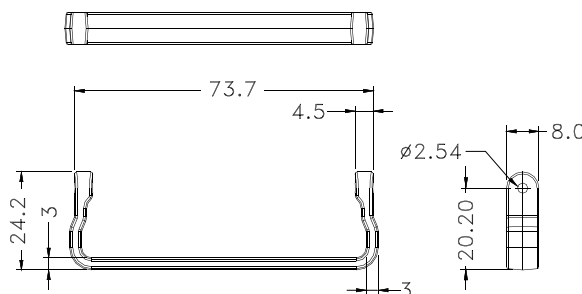

# Adjustment Part - GROMMET

Hankook Fastener

PART NO	PACKAGE
TGM-17	2000

- ◆ MATERIAL:TPE
- ◆ COLOR:BLACK/BLUE/YELLOW/PURPLE
- ◆ UNIT:mm

PART NO	A	B	PACKAGE
TGM-10	5.8	1.6	1000
★TGM-22	7.0	3.0	

PART NO	A	B	C	PACKAGE
TGM-13	6.75	1.5	10.5	1000
★TGM-23	8.0	1.0	11.0	

# Adjustment Part - HANDLE

Hankook Fastener

- ◆ MATERIAL:PC+ABS
- ◆ FLAME CLASS:94V-0
- ◆ COLOR:BLACK
- ◆ UNIT:mm

PART NO	PACKAGE
HANU-51	250

PART NO	PACKAGE
HAND-73	100

M2.5 X 0.45P

PART NO	PACKAGE
HANU-34	100