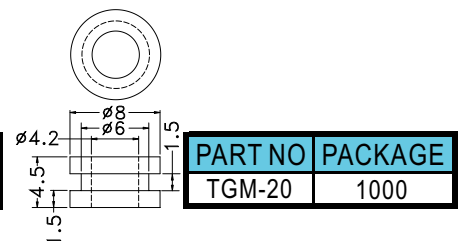

- MATERIAL: SILICON RUBBER