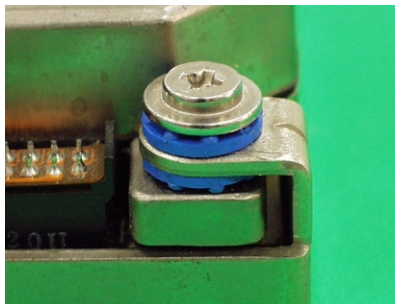

- ◆ MATERIAL: NBR/RUBBER/  
SILICON RUBBER
- ◆ COLOR: BLACK
- ◆ UNIT: mm

PART NO	A	B	C	D	E	PACKAGE				
GM-1	8.0	4.8	3.2	1.6	6.4	2000				
GM-1A	9.5	6.4	4.0		1.6	4.5	1000			
GM-2	10.8	8.0	4.5			1.6		7.0		
GM-3	14.4	9.5	6.3					1.6	4.8	
GM-3A	14.2	11.0	8.0						1.6	6.8
GM-4	17.5	12.7	9.5							1.6
GM-5	22.0	17.5	14.2	1.6						
GM-6		19.0	16.0		1.6		6.0			
GM-6A	25.0	19.5	18.0			1.6	8.0			
GM-7	31.4	25.2	18.5				1.6	7.0		
GM-8	19.5	14.0	6.0					1.6	6.4	
GM-9	15.9	12.7	9.5						1.6	4.8
GM-11	7.9	4.8	3.2	1.6						4.5
GM-15	10.8	8.0	5.0		1.6					6.3
GM-18	13.0	8.4	5.5			1.6				6.2
GM-30	13.3	9.0	5.8				1.6			7.15
★ GM-38	10.4	8.1	3.6					1.6		5.5
★ GM-39	10.5	7.5	5.2						1.6	7.0
★ GM-40	24.0	17.5	14.0	1.6						5.5
★ GM-41	10.5	7.4	5.5		1.6					7.8
★ GM-42	27.0	20.8	12.7			1.6				6.0
★ GM-43	11.0	7.9	4.7				1.6			8.0
★ GM-44	12.3	8.0	5.0					1.6		7.0
★ GM-45	16.0	9.5	6.2						1.6	

- ◆ MATERIAL: TPE
- ◆ COLOR: BLACK/BLUE/YELLOW/PURPLE
- ◆ UNIT: mm

## Anti Vibration

PART NO	A	B	C	D	PACKAGE
TGM-14	8.1	5.1	1.6	9.5	1000
TGM-15				11.0	
★ TGM-16	7.5	4.5	1.0	9.5	
★ TGM-25	8.1				

- ◆ MATERIAL: SILICON RUBBER

# Adjustment Part - GROMMET

Hankook Fastener

PART NO	PACKAGE
TGM-17	2000

- ◆ MATERIAL:TPE
- ◆ COLOR:BLACK/BLUE/YELLOW/PURPLE
- ◆ UNIT:mm

PART NO	A	B	PACKAGE
TGM-10	5.8	1.6	1000
★TGM-22	7.0	3.0	

PART NO	A	B	C	PACKAGE
TGM-13	6.75	1.5	10.5	1000
★TGM-23	8.0	1.0	11.0	