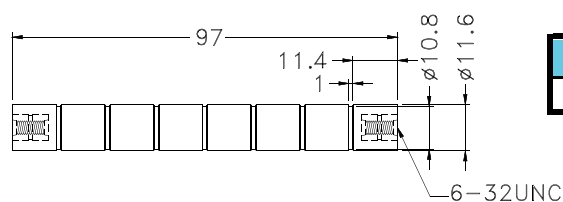

# Adjustment Part - GROMMET

Hankook Fastener

PART NO	PACKAGE
TGM-17	2000

- ◆ MATERIAL:TPE
- ◆ COLOR:BLACK/BLUE/YELLOW/PURPLE
- ◆ UNIT:mm

PART NO	A	B	PACKAGE
TGM-10	5.8	1.6	1000
★TGM-22	7.0	3.0	

PART NO	A	B	C	PACKAGE
TGM-13	6.75	1.5	10.5	1000
★TGM-23	8.0	1.0	11.0	

# Adjustment Part - HANDLE

Hankook Fastener

- ◆ MATERIAL:PC+ABS
- ◆ FLAME CLASS:94V-0
- ◆ COLOR:BLACK
- ◆ UNIT:mm

PART NO	PACKAGE
HANU-51	250

PART NO	PACKAGE
HAND-73	100

M2.5 X 0.45P

PART NO	PACKAGE
HANU-34	100