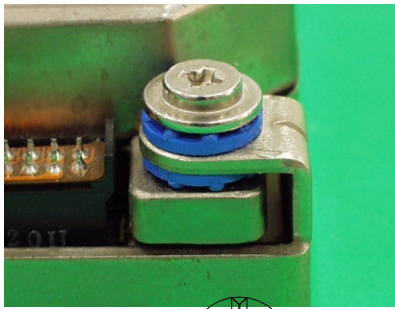

## Anti Vibration

PART NO	A	B	C	D	PACKAGE
TGM-14	8.1	5.1	1.6	9.5	1000
TGM-15				11.0	
★ TGM-16	7.5	4.5	1.0	9.5	
★ TGM-25	8.1				

- ◆ MATERIAL: SILICON RUBBER

# Adjustment Part - GROMMET

Hankook Fastener

PART NO	PACKAGE
TGM-17	2000

- ◆ MATERIAL:TPE
- ◆ COLOR:BLACK/BLUE/YELLOW/PURPLE
- ◆ UNIT:mm

PART NO	A	B	PACKAGE
TGM-10	5.8	1.6	1000
★TGM-22	7.0	3.0	

PART NO	A	B	C	PACKAGE
TGM-13	6.75	1.5	10.5	1000
★TGM-23	8.0	1.0	11.0	

# Adjustment Part - HANDLE

Hankook Fastener

- ◆ MATERIAL:PC+ABS
- ◆ FLAME CLASS:94V-0
- ◆ COLOR:BLACK
- ◆ UNIT:mm

PART NO	PACKAGE
HANU-51	250

PART NO	PACKAGE
HAND-73	100

M2.5 X 0.45P

PART NO	PACKAGE
HANU-34	100