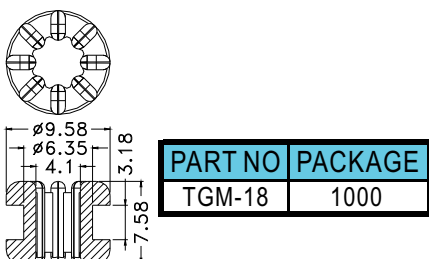

- ◆ MATERIAL: NBR/RUBBER/  
SILICON RUBBER
- ◆ COLOR: BLACK
- ◆ UNIT: mm

PART NO	A	B	C	D	E	PACKAGE				
GM-1	8.0	4.8	3.2	1.6	6.4	2000				
GM-1A	9.5	6.4	4.0		1.6	4.5	1000			
GM-2	10.8	8.0	4.5			1.6		7.0		
GM-3	14.4	9.5	6.3					1.6	4.8	
GM-3A	14.2	11.0	8.0						1.6	6.8
GM-4	17.5	12.7	9.5							1.6
GM-5	22.0	17.5	14.2	1.6						
GM-6		19.0	16.0		1.6		6.0			
GM-6A	25.0	19.5	18.0			1.6	8.0			
GM-7	31.4	25.2	18.5				1.6	7.0		
GM-8	19.5	14.0	6.0					1.6	6.4	
GM-9	15.9	12.7	9.5						1.6	4.8
GM-11	7.9	4.8	3.2	1.6						4.5
GM-15	10.8	8.0	5.0		1.6					6.3
GM-18	13.0	8.4	5.5			1.6				6.2
GM-30	13.3	9.0	5.8				1.6			7.15
★ GM-38	10.4	8.1	3.6					1.6		5.5
★ GM-39	10.5	7.5	5.2						1.6	7.0
★ GM-40	24.0	17.5	14.0	1.6						5.5
★ GM-41	10.5	7.4	5.5		1.6					7.8
★ GM-42	27.0	20.8	12.7			1.6				6.0
★ GM-43	11.0	7.9	4.7				1.6			8.0
★ GM-44	12.3	8.0	5.0					1.6		7.0
★ GM-45	16.0	9.5	6.2						1.6	

- ◆ MATERIAL: TPE
- ◆ COLOR: BLACK/BLUE/YELLOW/PURPLE
- ◆ UNIT: mm

## Anti Vibration

PART NO	A	B	C	D	PACKAGE
TGM-14	8.1	5.1	1.6	9.5	1000
TGM-15				11.0	
★ TGM-16	7.5	4.5	1.0	9.5	
★ TGM-25	8.1				

- ◆ MATERIAL: SILICON RUBBER

# Adjustment Part - GROMMET

Hankook Fastener

PART NO	PACKAGE
TGM-17	2000

- ◆ MATERIAL:TPE
- ◆ COLOR:BLACK/BLUE/YELLOW/PURPLE
- ◆ UNIT:mm

PART NO	A	B	PACKAGE
TGM-10	5.8	1.6	1000
★TGM-22	7.0	3.0	

PART NO	A	B	C	PACKAGE
TGM-13	6.75	1.5	10.5	1000
★TGM-23	8.0	1.0	11.0	