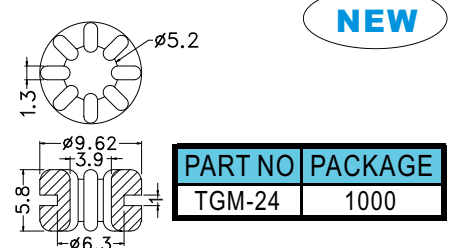

- MATERIAL: SILICON RUBBER