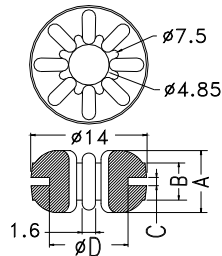

- ◆ MATERIAL: NBR/RUBBER/  
SILICON RUBBER
- ◆ COLOR: BLACK
- ◆ UNIT: mm

PART NO	A	B	C	D	E	PACKAGE				
GM-1	8.0	4.8	3.2	1.6	6.4	2000				
GM-1A	9.5	6.4	4.0		1.6	4.5	1000			
GM-2	10.8	8.0	4.5			1.6		7.0		
GM-3	14.4	9.5	6.3					1.6	4.8	
GM-3A	14.2	11.0	8.0						1.6	6.8
GM-4	17.5	12.7	9.5							1.6
GM-5	22.0	17.5	14.2	1.6						
GM-6		19.0	16.0		1.6		6.0			
GM-6A	25.0	19.5	18.0			1.6	8.0			
GM-7	31.4	25.2	18.5				1.6	7.0		
GM-8	19.5	14.0	6.0					1.6	6.4	
GM-9	15.9	12.7	9.5						1.6	4.8
GM-11	7.9	4.8	3.2	1.6						4.5
GM-15	10.8	8.0	5.0		1.6					6.3
GM-18	13.0	8.4	5.5			1.6				6.2
GM-30	13.3	9.0	5.8				1.6			7.15
★ GM-38	10.4	8.1	3.6					1.6		5.5
★ GM-39	10.5	7.5	5.2						1.6	7.0
★ GM-40	24.0	17.5	14.0	1.6						5.5
★ GM-41	10.5	7.4	5.5		1.6					7.8
★ GM-42	27.0	20.8	12.7			1.6				6.0
★ GM-43	11.0	7.9	4.7				1.6			8.0
★ GM-44	12.3	8.0	5.0					1.6		7.0
★ GM-45	16.0	9.5	6.2						1.6	

- ◆ MATERIAL: TPE
- ◆ COLOR: BLACK/BLUE/YELLOW/PURPLE
- ◆ UNIT: mm

## Anti Vibration

PART NO	A	B	C	D	PACKAGE
TGM-14	8.1	5.1	1.6	9.5	1000
TGM-15				11.0	
★ TGM-16	7.5	4.5	1.0	9.5	
★ TGM-25	8.1				

- ◆ MATERIAL: SILICON RUBBER

# Adjustment Part - GROMMET

Hankook Fastener

PART NO	PACKAGE
TGM-17	2000

- ◆ MATERIAL:TPE
- ◆ COLOR:BLACK/BLUE/YELLOW/PURPLE
- ◆ UNIT:mm

PART NO	A	B	PACKAGE
TGM-10	5.8	1.6	1000
★TGM-22	7.0	3.0	

PART NO	A	B	C	PACKAGE
TGM-13	6.75	1.5	10.5	1000
★TGM-23	8.0	1.0	11.0	