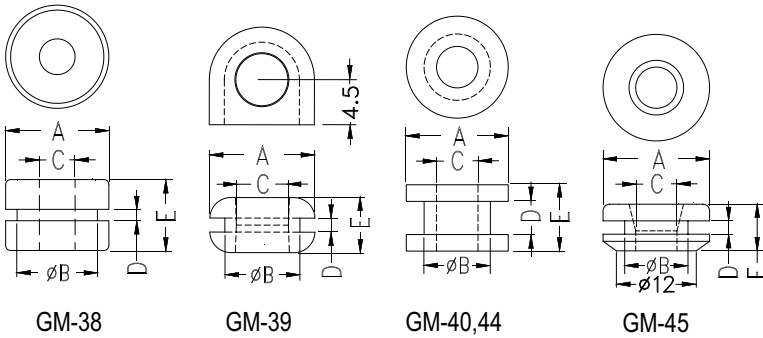

- ◆ MATERIAL: NBR/RUBBER/  
SILICON RUBBER
- ◆ COLOR: BLACK
- ◆ UNIT: mm

PART NO	A	B	C	D	E	PACKAGE				
GM-1	8.0	4.8	3.2	1.6	6.4	2000				
GM-1A	9.5	6.4	4.0		1.6	4.5	1000			
GM-2	10.8	8.0	4.5			1.6		7.0		
GM-3	14.4	9.5	6.3					1.6	4.8	
GM-3A	14.2	11.0	8.0						1.6	6.8
GM-4	17.5	12.7	9.5							1.6
GM-5	22.0	17.5	14.2	1.6						
GM-6		19.0	16.0		1.6		6.0			
GM-6A	25.0	19.5	18.0			1.6	8.0			
GM-7	31.4	25.2	18.5				1.6	7.0		
GM-8	19.5	14.0	6.0					1.6	6.4	
GM-9	15.9	12.7	9.5						1.6	4.8
GM-11	7.9	4.8	3.2	1.6						4.5
GM-15	10.8	8.0	5.0		1.6					6.3
GM-18	13.0	8.4	5.5			1.6				6.2
GM-30	13.3	9.0	5.8				1.6			7.15
★ GM-38	10.4	8.1	3.6					1.6		5.5
★ GM-39	10.5	7.5	5.2						1.6	7.0
★ GM-40	24.0	17.5	14.0	1.6						5.5
★ GM-41	10.5	7.4	5.5		1.6					7.8
★ GM-42	27.0	20.8	12.7			1.6				6.0
★ GM-43	11.0	7.9	4.7				1.6			8.0
★ GM-44	12.3	8.0	5.0					1.6		7.0
★ GM-45	16.0	9.5	6.2						1.6	

- ◆ MATERIAL: TPE
- ◆ COLOR: BLACK/BLUE/YELLOW/PURPLE
- ◆ UNIT: mm

## Anti Vibration

PART NO	A	B	C	D	PACKAGE
TGM-14	8.1	5.1	1.6	9.5	1000
TGM-15				11.0	
★ TGM-16	7.5	4.5	1.0	9.5	
★ TGM-25	8.1				

- ◆ MATERIAL: SILICON RUBBER

# Adjustment Part - GROMMET

Hankook Fastener

PART NO	PACKAGE
TGM-17	2000

- ◆ MATERIAL:TPE
- ◆ COLOR:BLACK/BLUE/YELLOW/PURPLE
- ◆ UNIT:mm

PART NO	A	B	PACKAGE
TGM-10	5.8	1.6	1000
★TGM-22	7.0	3.0	

PART NO	A	B	C	PACKAGE
TGM-13	6.75	1.5	10.5	1000
★TGM-23	8.0	1.0	11.0	