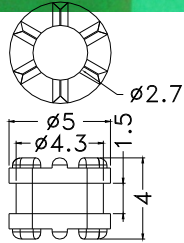

- ◆ MATERIAL: NBR/RUBBER/  
SILICON RUBBER
- ◆ COLOR: BLACK
- ◆ UNIT: mm

PART NO	A	B	C	D	E	PACKAGE				
GM-1	8.0	4.8	3.2	1.6	6.4	2000				
GM-1A	9.5	6.4	4.0		1.6	4.5	1000			
GM-2	10.8	8.0	4.5			1.6		7.0		
GM-3	14.4	9.5	6.3					1.6	4.8	
GM-3A	14.2	11.0	8.0						1.6	6.8
GM-4	17.5	12.7	9.5							1.6
GM-5	22.0	17.5	14.2	1.6						
GM-6		19.0	16.0		1.6		6.0			
GM-6A	25.0	19.5	18.0			1.6	8.0			
GM-7	31.4	25.2	18.5				1.6	7.0		
GM-8	19.5	14.0	6.0					1.6	6.4	
GM-9	15.9	12.7	9.5						1.6	4.8
GM-11	7.9	4.8	3.2	1.6						4.5
GM-15	10.8	8.0	5.0		1.6					6.3
GM-18	13.0	8.4	5.5			1.6				6.2
GM-30	13.3	9.0	5.8				1.6			7.15
★ GM-38	10.4	8.1	3.6					1.6		5.5
★ GM-39	10.5	7.5	5.2						1.6	7.0
★ GM-40	24.0	17.5	14.0	1.6						5.5
★ GM-41	10.5	7.4	5.5		1.6					7.8
★ GM-42	27.0	20.8	12.7			1.6				6.0
★ GM-43	11.0	7.9	4.7				1.6			8.0
★ GM-44	12.3	8.0	5.0					1.6		7.0
★ GM-45	16.0	9.5	6.2						1.6	

## Anti Vibration

PART NO	A	B	C	D	PACKAGE
TGM-14	8.1	5.1	1.6	9.5	1000
TGM-15				11.0	
★ TGM-16	7.5	4.5	1.0	9.5	
★ TGM-25	8.1				

- ◆ MATERIAL: SILICON RUBBER

# Adjustment Part - GROMMET

Hankook Fastener

PART NO	PACKAGE
TGM-17	2000

- ◆ MATERIAL:TPE
- ◆ COLOR:BLACK/BLUE/YELLOW/PURPLE
- ◆ UNIT:mm

PART NO	A	B	PACKAGE
TGM-10	5.8	1.6	1000
★TGM-22	7.0	3.0	

PART NO	A	B	C	PACKAGE
TGM-13	6.75	1.5	10.5	1000
★TGM-23	8.0	1.0	11.0	