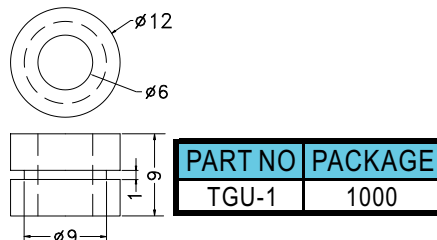

- MATERIAL: SILICON RUBBER