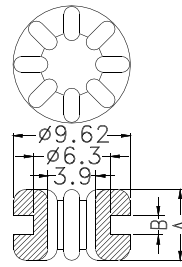

- ◆ MATERIAL: NBR/RUBBER/  
SILICON RUBBER
- ◆ COLOR: BLACK
- ◆ UNIT: mm

PART NO	A	B	C	D	E	PACKAGE				
GM-1	8.0	4.8	3.2	1.6	6.4	2000				
GM-1A	9.5	6.4	4.0		1.6	4.5	1000			
GM-2	10.8	8.0	4.5			1.6		7.0		
GM-3	14.4	9.5	6.3					1.6	4.8	
GM-3A	14.2	11.0	8.0						1.6	6.8
GM-4	17.5	12.7	9.5							1.6
GM-5	22.0	17.5	14.2	1.6						
GM-6		19.0	16.0		1.6		6.0			
GM-6A	25.0	19.5	18.0			1.6	8.0			
GM-7	31.4	25.2	18.5				1.6	7.0		
GM-8	19.5	14.0	6.0					1.6	6.4	
GM-9	15.9	12.7	9.5						1.6	4.8
GM-11	7.9	4.8	3.2	1.6						4.5
GM-15	10.8	8.0	5.0		1.6					6.3
GM-18	13.0	8.4	5.5			1.6				6.2
GM-30	13.3	9.0	5.8				1.6			7.15
★ GM-38	10.4	8.1	3.6					1.6		5.5
★ GM-39	10.5	7.5	5.2						1.6	7.0
★ GM-40	24.0	17.5	14.0	1.6						5.5
★ GM-41	10.5	7.4	5.5		1.6					7.8
★ GM-42	27.0	20.8	12.7			1.6				6.0
★ GM-43	11.0	7.9	4.7				1.6			8.0
★ GM-44	12.3	8.0	5.0					1.6		7.0
★ GM-45	16.0	9.5	6.2						1.6	

- ◆ MATERIAL: TPE
- ◆ COLOR: BLACK/BLUE/YELLOW/PURPLE
- ◆ UNIT: mm

## Anti Vibration

PART NO	A	B	C	D	PACKAGE
TGM-14	8.1	5.1	1.6	9.5	1000
TGM-15				11.0	
★ TGM-16	7.5	4.5	1.0	9.5	
★ TGM-25	8.1				

- ◆ MATERIAL: SILICON RUBBER

# Adjustment Part - GROMMET

Hankook Fastener

PART NO	PACKAGE
TGM-17	2000

- ◆ MATERIAL:TPE
- ◆ COLOR:BLACK/BLUE/YELLOW/PURPLE
- ◆ UNIT:mm

PART NO	A	B	PACKAGE
TGM-10	5.8	1.6	1000
★TGM-22	7.0	3.0	

PART NO	A	B	C	PACKAGE
TGM-13	6.75	1.5	10.5	1000
★TGM-23	8.0	1.0	11.0	