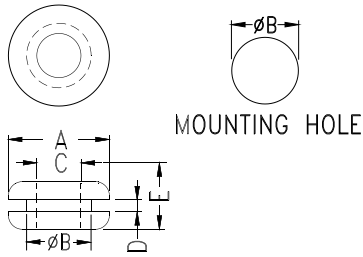

- ◆ MATERIAL: NBR/RUBBER/  
SILICON RUBBER
- ◆ COLOR: BLACK
- ◆ UNIT: mm

PART NO	A	B	C	D	E	PACKAGE				
GM-1	8.0	4.8	3.2	1.6	6.4	2000				
GM-1A	9.5	6.4	4.0		1.6	4.5	1000			
GM-2	10.8	8.0	4.5			1.6		7.0		
GM-3	14.4	9.5	6.3					1.6	4.8	
GM-3A	14.2	11.0	8.0						1.6	6.8
GM-4	17.5	12.7	9.5							1.6
GM-5	22.0	17.5	14.2	1.6						
GM-6		19.0	16.0		1.6		6.0			
GM-6A	25.0	19.5	18.0			1.6	8.0			
GM-7	31.4	25.2	18.5				1.6	7.0		
GM-8	19.5	14.0	6.0					1.6	6.4	
GM-9	15.9	12.7	9.5						1.6	4.8
GM-11	7.9	4.8	3.2	1.6						4.5
GM-15	10.8	8.0	5.0		1.6					6.3
GM-18	13.0	8.4	5.5			1.6				6.2
GM-30	13.3	9.0	5.8				1.6			7.15
★ GM-38	10.4	8.1	3.6					1.6		5.5
★ GM-39	10.5	7.5	5.2						1.6	7.0
★ GM-40	24.0	17.5	14.0	1.6						5.5
★ GM-41	10.5	7.4	5.5		1.6					7.8
★ GM-42	27.0	20.8	12.7			1.6				6.0
★ GM-43	11.0	7.9	4.7				1.6			8.0
★ GM-44	12.3	8.0	5.0					1.6		7.0
★ GM-45	16.0	9.5	6.2						1.6	

- ◆ MATERIAL: TPE
- ◆ COLOR: BLACK/BLUE/YELLOW/PURPLE
- ◆ UNIT: mm

## Anti Vibration

PART NO	A	B	C	D	PACKAGE
TGM-14	8.1	5.1	1.6	9.5	1000
TGM-15				11.0	
★ TGM-16	7.5	4.5	1.0	9.5	
★ TGM-25	8.1				

- ◆ MATERIAL: SILICON RUBBER

# Adjustment Part - GROMMET

Hankook Fastener

PART NO	PACKAGE
TGM-17	2000

- ◆ MATERIAL:TPE
- ◆ COLOR:BLACK/BLUE/YELLOW/PURPLE
- ◆ UNIT:mm

PART NO	A	B	PACKAGE
TGM-10	5.8	1.6	1000
★TGM-22	7.0	3.0	

PART NO	A	B	C	PACKAGE
TGM-13	6.75	1.5	10.5	1000
★TGM-23	8.0	1.0	11.0	