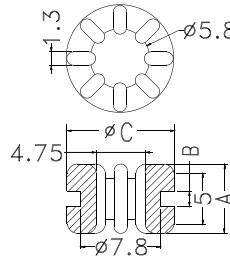

# Adjustment Part - GROMMET

Hankook Fastener

PART NO	PACKAGE
TGM-17	2000

- ◆ MATERIAL:TPE
- ◆ COLOR:BLACK/BLUE/YELLOW/PURPLE
- ◆ UNIT:mm

PART NO	A	B	PACKAGE
TGM-10	5.8	1.6	1000
★TGM-22	7.0	3.0	

PART NO	A	B	C	PACKAGE
TGM-13	6.75	1.5	10.5	1000
★TGM-23	8.0	1.0	11.0	

# Adjustment Part - HANDLE

Hankook Fastener

- ◆ MATERIAL:PC+ABS
- ◆ FLAME CLASS:94V-0
- ◆ COLOR:BLACK
- ◆ UNIT:mm

PART NO	PACKAGE
HANU-51	250

PART NO	PACKAGE
HAND-73	100

M2.5 X 0.45P

PART NO	PACKAGE
HANU-34	100