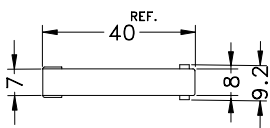

# Adjustment Part - HANDLE

Hankook Fastener

- ◆ MATERIAL:PC+ABS
- ◆ FLAME CLASS:94V-0
- ◆ COLOR:BLACK
- ◆ UNIT:mm

PART NO	PACKAGE
HANU-51	250

PART NO	PACKAGE
HAND-73	100

M2.5 X 0.45P

PART NO	PACKAGE
HANU-34	100