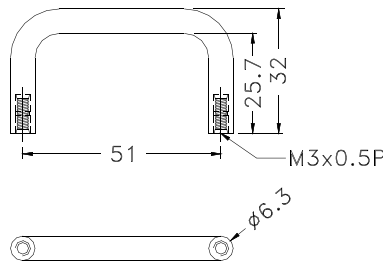

# Adjustment Part - GROMMET

Hankook Fastener

PART NO	PACKAGE
TGM-17	2000

- ◆ MATERIAL:TPE
- ◆ COLOR:BLACK/BLUE/YELLOW/PURPLE
- ◆ UNIT:mm

PART NO	A	B	PACKAGE
TGM-10	5.8	1.6	1000
★TGM-22	7.0	3.0	

PART NO	A	B	C	PACKAGE
TGM-13	6.75	1.5	10.5	1000
★TGM-23	8.0	1.0	11.0	

# Adjustment Part - HANDLE

Hankook Fastener

- ◆ MATERIAL:PC+ABS
- ◆ FLAME CLASS:94V-0
- ◆ COLOR:BLACK
- ◆ UNIT:mm

PART NO	PACKAGE
HANU-51	250

PART NO	PACKAGE
HAND-73	100

M2.5 X 0.45P

PART NO	PACKAGE
HANU-34	100