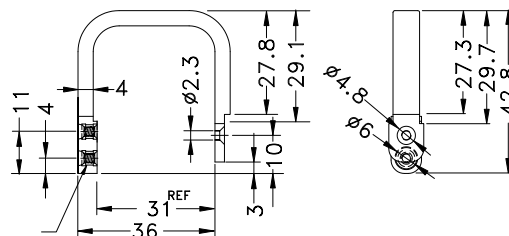

# Adjustment Part - GROMMET

Hankook Fastener

PART NO	PACKAGE
TGM-17	2000

- ◆ MATERIAL:TPE
- ◆ COLOR:BLACK/BLUE/YELLOW/PURPLE
- ◆ UNIT:mm

PART NO	A	B	PACKAGE
TGM-10	5.8	1.6	1000
★TGM-22	7.0	3.0	

PART NO	A	B	C	PACKAGE
TGM-13	6.75	1.5	10.5	1000
★TGM-23	8.0	1.0	11.0	

# Adjustment Part - HANDLE

Hankook Fastener

- ◆ MATERIAL:PC+ABS
- ◆ FLAME CLASS:94V-0
- ◆ COLOR:BLACK
- ◆ UNIT:mm

PART NO	PACKAGE
HANU-51	250

PART NO	PACKAGE
HAND-73	100

M2.5 X 0.45P

PART NO	PACKAGE
HANU-34	100