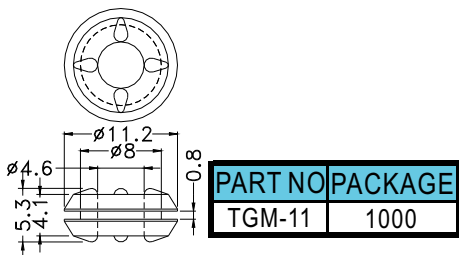

- MATERIAL: SILICON RUBBER